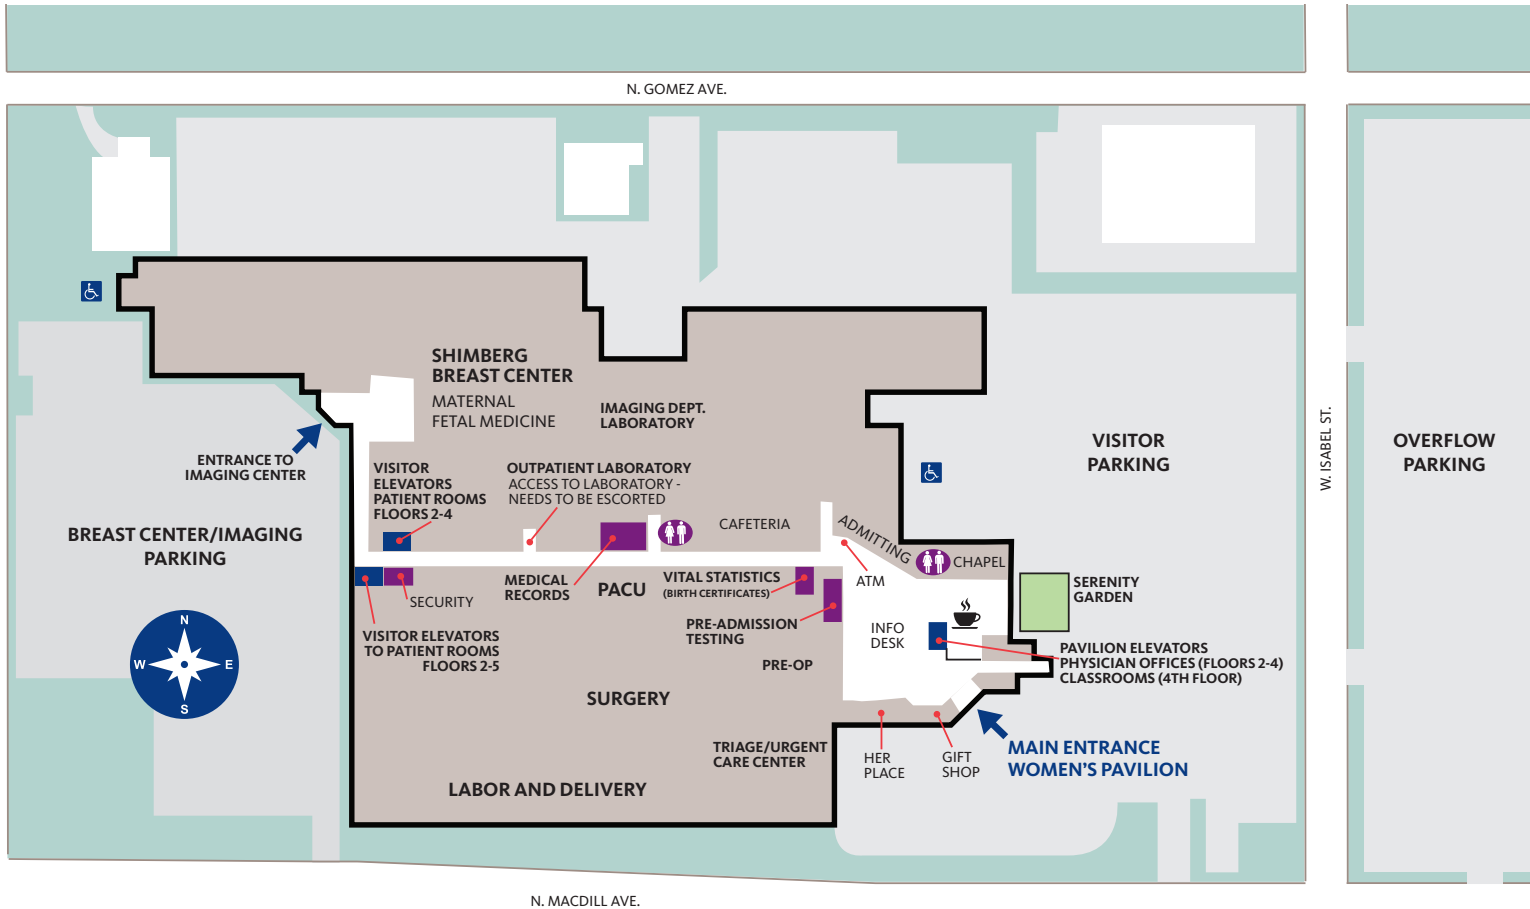

St. Joseph's Women's Hospital Campus

BayCare Compass™

Finding your way just got easier with the BayCare Compass free mobile and web app that will help guide you to wherever you want to go at St. Joseph's Women's Hospital.

BayCare Compass features:

- Detailed maps of hospital floors
- Directory listings of departments
- Real-time location
- Points of interest around the hospital
- Driving and parking directions

Download our mobile app: