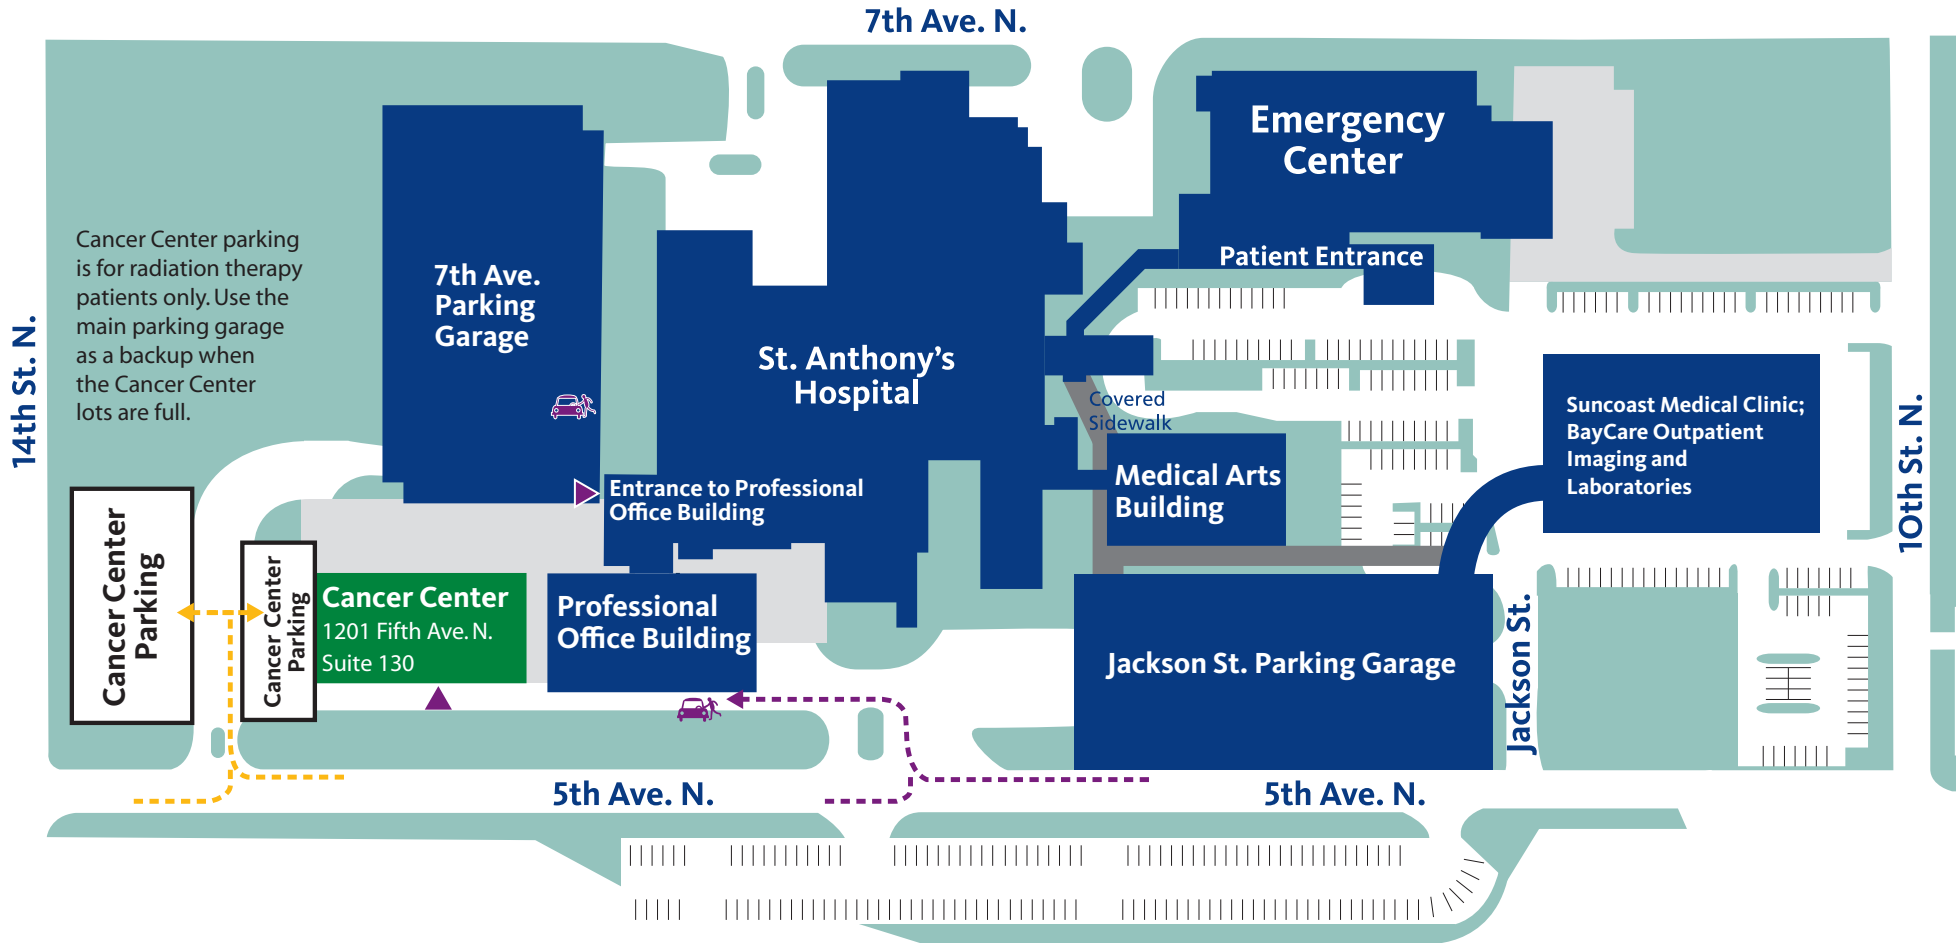

Cancer Center Parking Guide

<p>---> Self-parking is located in the Cancer Center parking lots.</p>	<p>--- Valet parking for the Cancer Center is located at the Professional Office Building.</p>	<p>▶ Entrance</p> <p>🚗 Valet</p>
---	--	----------------------------------

BC1402660-0614